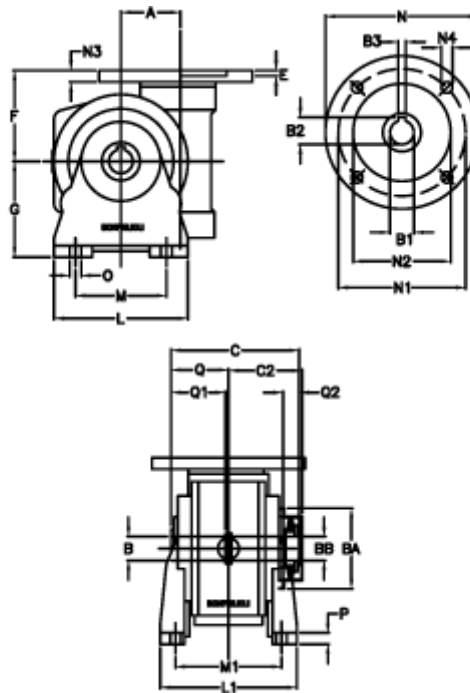

Article number: 390204400732216
 Description: Worm Gear with Torque Limiter
 VF 44-L1-V-7-P63B5

Measures

a	= 44.60	C2	= 48	M1	= 81.0	Q	= 32.0
B	= 18	Description	= VF 44V-xx-63B5	N	= 140	Q1	= 32
B1 E7	= 11	E	= 2.0	N1	= 115	Q2	= 12
B2	= 12.8	F	= 65	N2	= 95		
B3 H9	= 4	g	= 72	N3	= 10.5		
BA	= 40	L	= 90	N4	= 9,5		
BB H7	= 11	L1	= 98.0	O	= 8.5		
C	= 79	m	= 52	P	= 10		